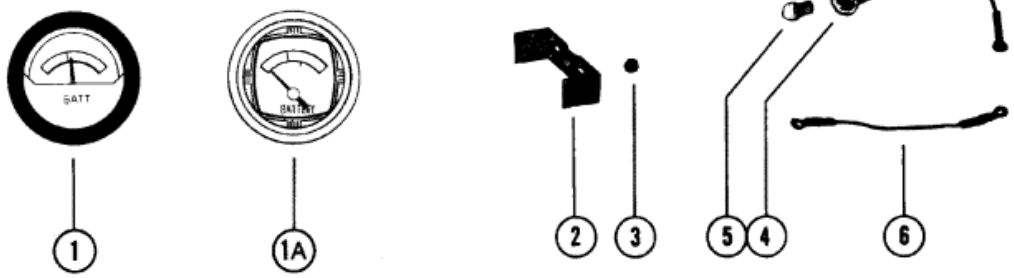

Serial Nbr Range: MerCruiser (1985 and Belo

**BLACK BEZEL**      **SQUARE FACE**

Parts List						
Ref	Class	Part	Description	Qty	Comment	Footnote
-		60070A	BATTERY METER ASSEMBLY (S	1		
-	79	76186A	BATTERY METER ASSEMBLY (B	.1		
1	79	76186	BATTERY METER	.1		
1A		60070	BATTERY METER	1.		
2		76532	CLAMP, BATTERY METER	.1		
2		59478	CLAMP, BATTERY METER	1.		
3	11	20645	NUT, BATTERY METER (#10-32	4.4		
4		49917A	SOCKET AND CABLE ASSEMBL	1,1		
5	88	77613	LIGHT BULB (GE#1895R)	.1		
5		32878	LIGHT BULB (GE#53 CLEAR)	1.		
6	84	61600A	LEAD WIRE, BLACK (24 1/2")	.1		
6	84	61600A	LEAD WIRE, BLACK (6 1/2")	1.		
6	84	61601A11	LEAD WIRE, WHITE (24 1/2")	.1		
6	84	61601A	LEAD WIRE, WHITE (17")	1.		